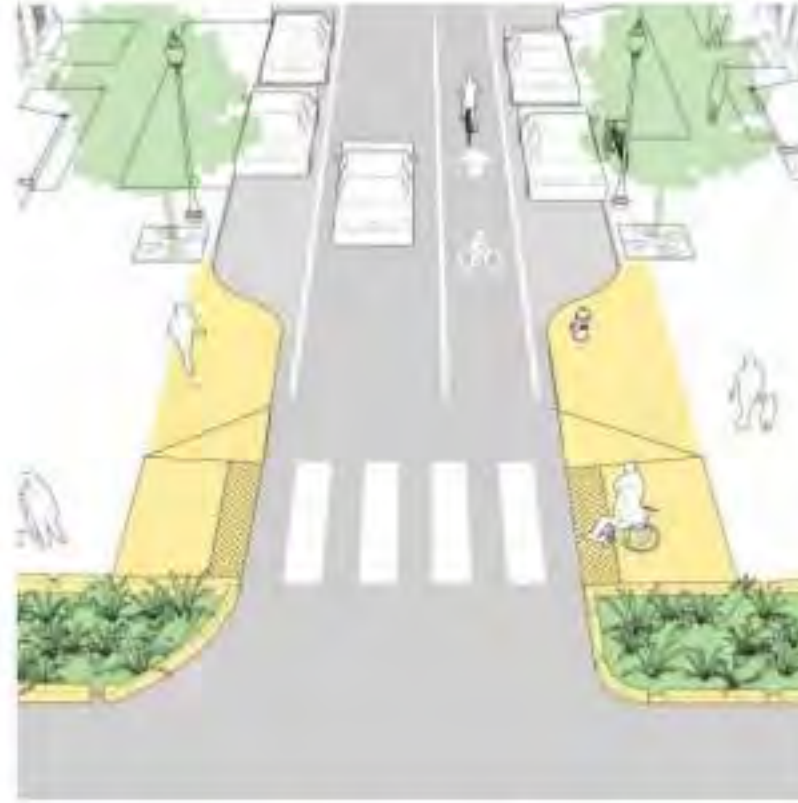

Page Street Green Connection

What is a Green Connection?

A Green Connection is a safe, inviting, and green street that connects people to parks, open space, and the waterfront. As part of a 115 mile citywide network, Page Street is one of 24 planned Green Connections routes and is one of the first to be built.

Walk San Francisco advocates for a more livable, walkable city by reclaiming streets as safe, shared public space everyone can enjoy.

We want the SFMTA to transform Page into a safe, inviting, and green street where people are the priority. We need your help!

Vision

Solutions

Walking and biking on Page Street are both safe and more enjoyable for everyone.

- Wider Sidewalks
- Corner sidewalk extensions
- Painted Bike Lane

Neighbors' health is improved by reducing congestion and pollution, and creating a safe street that encourages active transportation.

- Speed bumps
- Raised crosswalk/intersection
- Traffic circles/diverters

Local and citywide sustainability and stormwater management are enhanced with green landscaping.

- More street trees
- Permeable pavement
- Gardens that capture rainwater